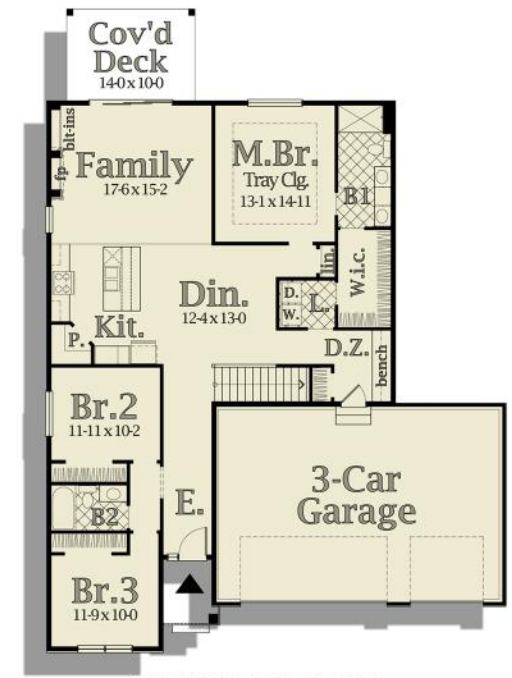

SAWGRASS

1700 SQ. FT.

3 BEDROOM

MAIN LEVEL 1700 SQ FT • OPTIONAL LOWER LEVEL 875 SQ FT

ARTIST'S CONCEPTION

Elevations and plans may be shown with options and are subject to change without notice.

MAIN FLOOR

1700 SQUARE FEET

LOWER FLOOR

875 SQUARE FEET

PARAMOUNT
HOMES