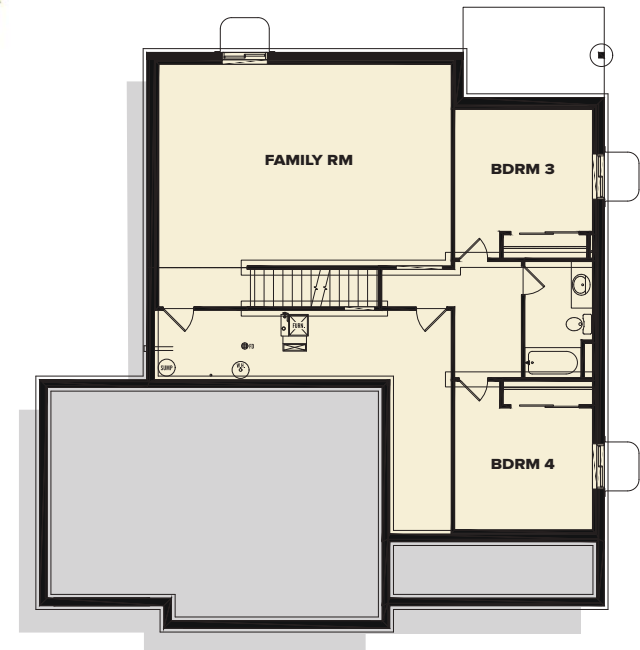

ASTER

1411 SQ. FT.

2 BEDROOM

MAIN LEVEL 1411 SQ FT • OPTIONAL LOWER LEVEL 1034 SQ FT

ARTIST'S CONCEPTION

Elevations and plans may be shown with options and are subject to change without notice.

MAIN FLOOR

1411 SQUARE FEET

LOWER LEVEL

1034 SQUARE FEET

PARAMOUNT
HOMES